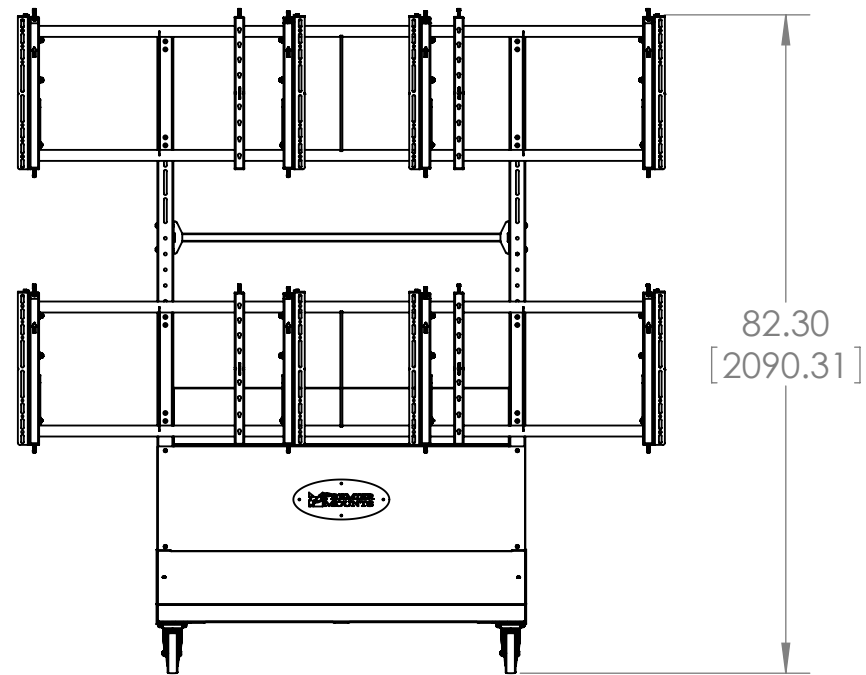

**PREMIER MOUNTS®**  
CREATING POSITIVE CUSTOMER EXPERIENCES  
3130 East Miraloma Avenue  
Anaheim, CA 92806  
P. 800.368.9700 - F. 800.832.4888

ITEM DESCRIPTION:  
**MVWC-2X2**

SIZE B	DWG. NO.
SCALE: 1:1	SHEET 1 OF 1