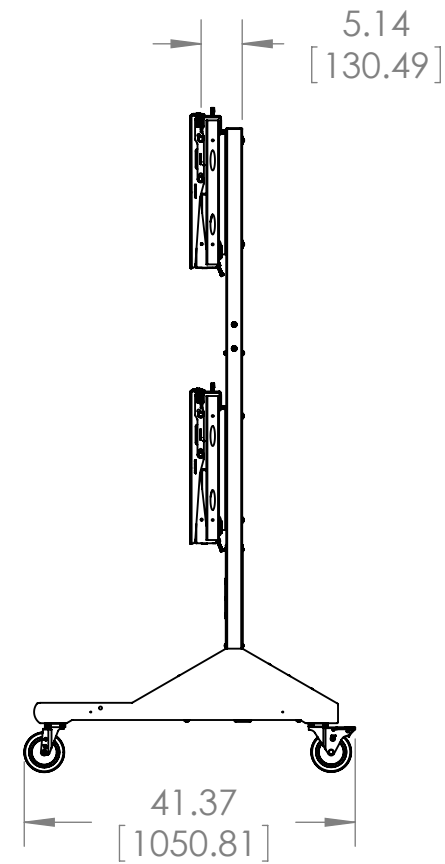

THE INFORMATION CONTAINED IN THIS DRAWING IS THE SOLE PROPERTY OF PREMIER MOUNTS DIVISION OF <PMPI> ANY REPRODUCTION IN PART OR WHOLE WITHOUT THE WRITTEN PERMISSION OF PREMIER MOUNTS DIVISION OF <PMPI> IS PROHIBITED.

**PREMIER MOUNTS®**  
CREATING POSITIVE CUSTOMER EXPERIENCES  
3130 East Miraloma Avenue  
Anaheim, CA 92806  
P. 800.368.9700 - F. 800.832.4888

ITEM DESCRIPTION:  
**MVWC-2X2**

SIZE B	DWG. NO.
SCALE: 1:1	SHEET 1 OF 1