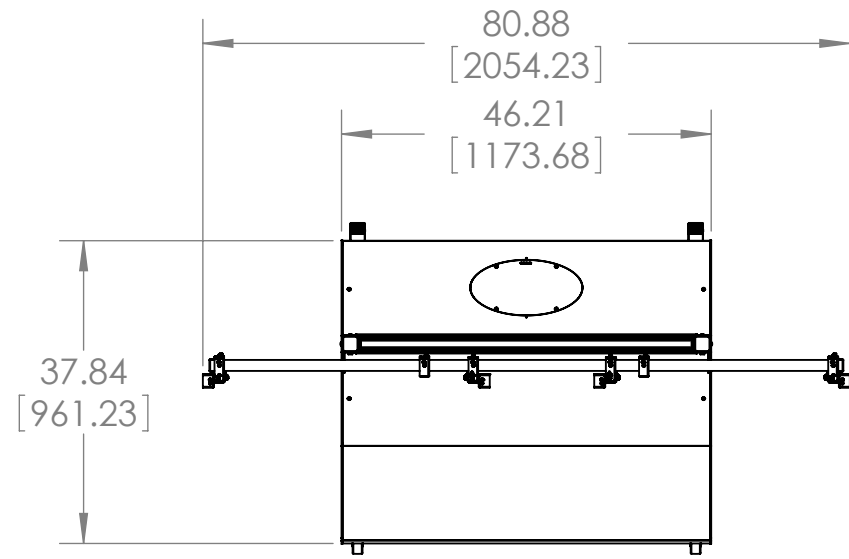

THE INFORMATION CONTAINED IN THIS DRAWING IS THE SOLE PROPERTY OF PREMIER MOUNTS DIVISION OF <PMPI> ANY REPRODUCTION IN PART OR WHOLE WITHOUT THE WRITTEN PERMISSION OF PREMIER MOUNTS DIVISION OF <PMPI> IS PROHIBITED.

**PREMIER MOUNTS®**  
CREATING POSITIVE CUSTOMER EXPERIENCES  
3130 East Miraloma Avenue  
Anaheim, CA 92806  
P. 800.368.9700 - F. 800.832.4888

ITEM DESCRIPTION:  
**MVWC-2X2**

SIZE B	DWG. NO.
SCALE: 1:1	SHEET 1 OF 1