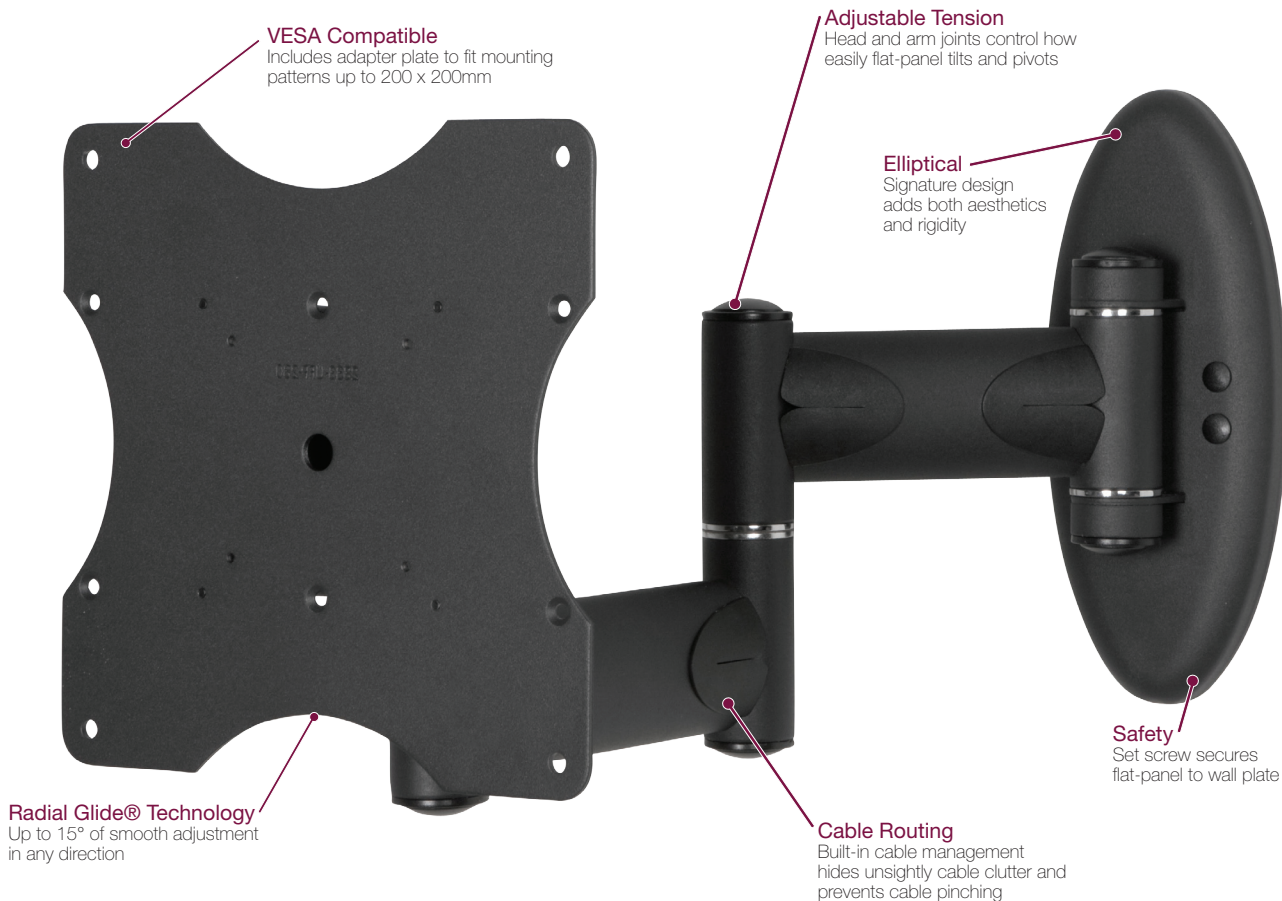

## Swingout Wall Mounts

### AM50 (Formerly AM2)

VESA Swingout Mount for Flat-Panels up to 37"

### FEATURES

- Extends from 3.7"- 16.9" from the wall
- Quick, three-step installation
- Smooth movement featuring Radial Glide® Technology
- Cable routing inside arms
- Elliptical design adds rigidity and aesthetics
- OSHPD & DSA Approved (OPA-1684-07)

### SPECIFICATIONS

Models	AM50-B ( <i>Black</i> ) AM50 ( <i>Silver</i> )
Display Range	10"-37"
Weight Capacity	50 lbs. (23 kg)
Extension	16.9" (429mm)
Tilt	+/-15°
Pivot	+/-15°
Swivel	+/-90°
Rotate	360°
Mounting Patterns	75 x 75mm, 100 x 100mm, 200 x 100mm & 200 x 200mm