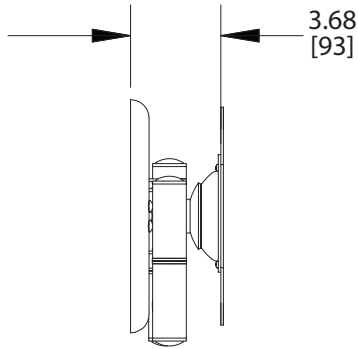

### FEATURES

- Extends from 3.7"- 16.9" from the wall
- Quick, three-step installation
- Smooth movement featuring Radial Glide® Technology
- Cable routing inside arms
- Elliptical design adds rigidity and aesthetics
- OSHPD & DSA Approved (OPA-1684-07)

### SPECIFICATIONS

Models	AM50-B ( <i>Black</i> ) AM50 ( <i>Silver</i> )
Display Range	10"-37"
Weight Capacity	50 lbs. (23 kg)
Extension	16.9" (429mm)
Tilt	+/-15°
Pivot	+/-15°
Swivel	+/-90°
Rotate	360°
Mounting Patterns	75 x 75mm, 100 x 100mm, 200 x 100mm & 200 x 200mm

## DIMENSIONAL DRAWING

Dimensions in inches and millimeters [mm].  
Drawings subject to change without notice.