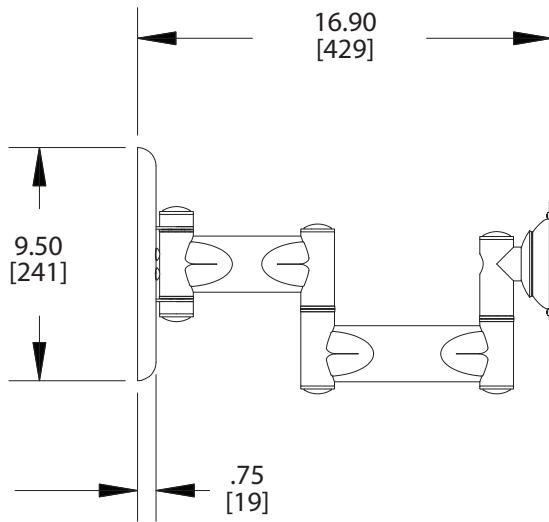

### FEATURES

- Extends from 3.7"- 16.9" from the wall
- Quick, three-step installation
- Smooth movement featuring Radial Glide® Technology
- Cable routing inside arms
- Elliptical design adds rigidity and aesthetics
- OSHPD & DSA Approved (OPA-1684-07)

### SPECIFICATIONS

Models	AM50-B ( <i>Black</i> ) AM50 ( <i>Silver</i> )
Display Range	10"-37"
Weight Capacity	50 lbs. (23 kg)
Extension	16.9" (429mm)
Tilt	+/-15°
Pivot	+/-15°
Swivel	+/-90°
Rotate	360°
Mounting Patterns	75 x 75mm, 100 x 100mm, 200 x 100mm & 200 x 200mm

## DIMENSIONAL DRAWING

Dimensions in inches and millimeters [mm].  
Drawings subject to change without notice.