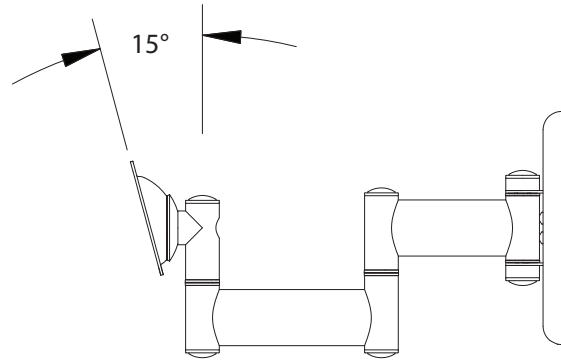

### FEATURES

- Extends from 3.7"- 16.9" from the wall
- Quick, three-step installation
- Smooth movement featuring Radial Glide® Technology
- Cable routing inside arms
- Elliptical design adds rigidity and aesthetics
- OSHPD & DSA Approved (OPA-1684-07)

### SPECIFICATIONS

Models	AM50-B ( <i>Black</i> ) AM50 ( <i>Silver</i> )
Display Range	10"-37"
Weight Capacity	50 lbs. (23 kg)
Extension	16.9" (429mm)
Tilt	+/-15°
Pivot	+/-15°
Swivel	+/-90°
Rotate	360°
Mounting Patterns	75 x 75mm, 100 x 100mm, 200 x 100mm & 200 x 200mm

## DIMENSIONAL DRAWING

Dimensions in inches and millimeters [mm].  
Drawings subject to change without notice.