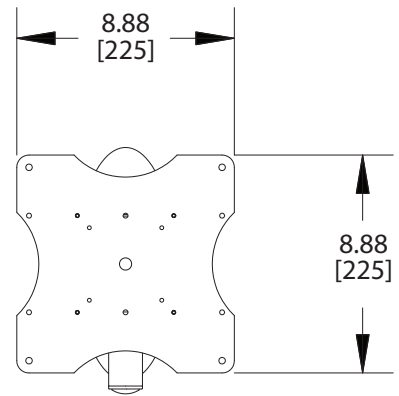

### FEATURES

- Extends from 3.7"- 16.9" from the wall
- Quick, three-step installation
- Smooth movement featuring Radial Glide® Technology
- Cable routing inside arms
- Elliptical design adds rigidity and aesthetics
- OSHPD & DSA Approved (OPA-1684-07)

### SPECIFICATIONS

Models	AM50-B ( <i>Black</i> ) AM50 ( <i>Silver</i> )
Display Range	10"-37"
Weight Capacity	50 lbs. (23 kg)
Extension	16.9" (429mm)
Tilt	+/-15°
Pivot	+/-15°
Swivel	+/-90°
Rotate	360°
Mounting Patterns	75 x 75mm, 100 x 100mm, 200 x 100mm & 200 x 200mm

## DIMENSIONAL DRAWING

Dimensions in inches and millimeters [mm].  
Drawings subject to change without notice.