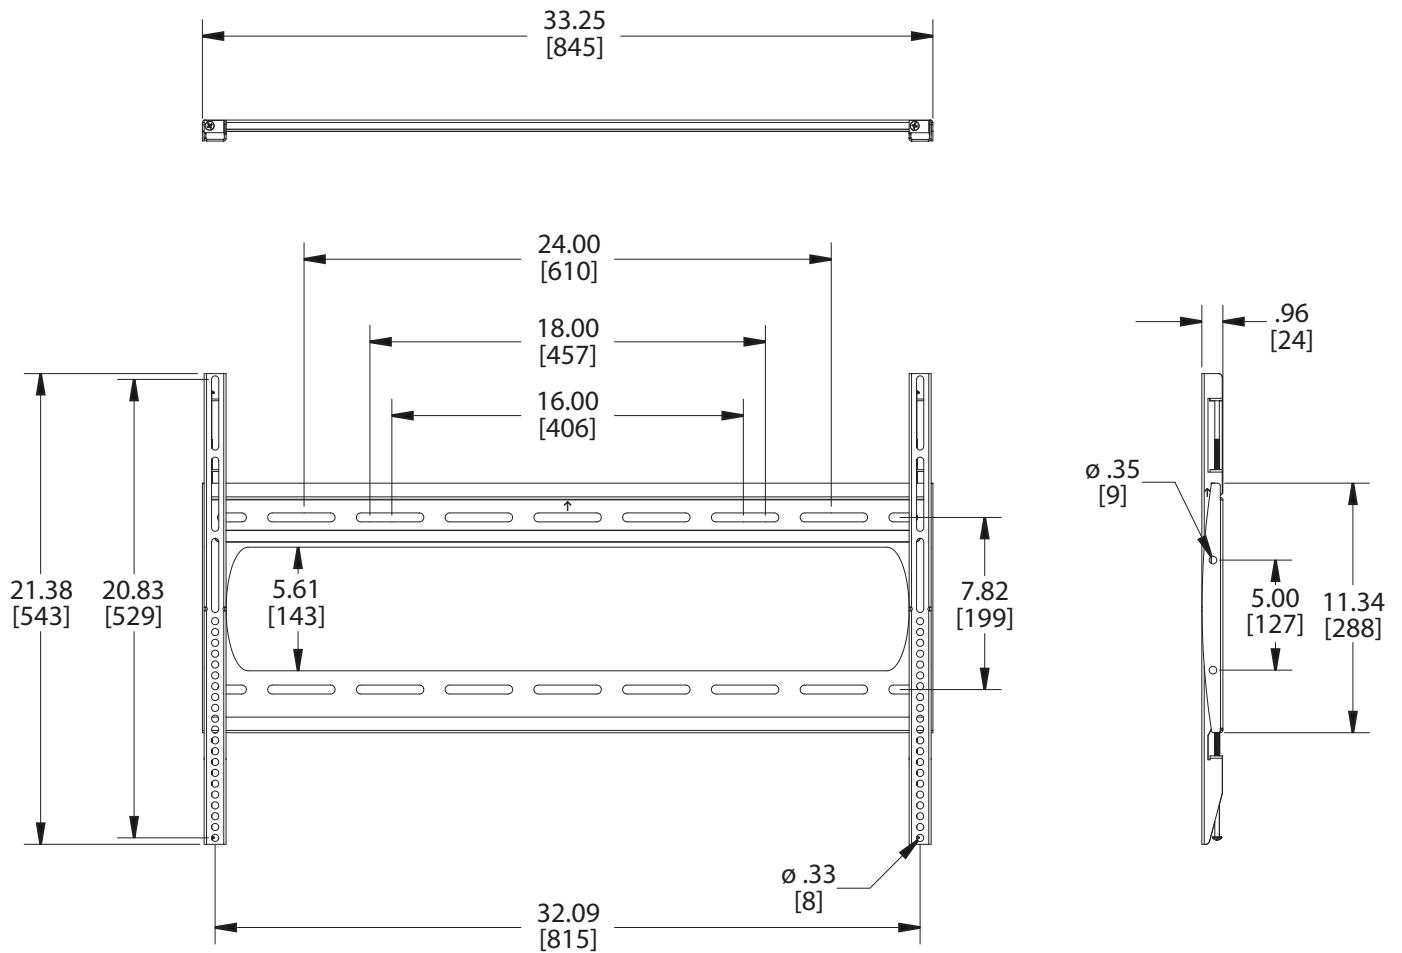

DIMENSIONAL DRAWING

Dimensions in inches and millimeters [mm].
Drawings subject to change without notice.

ACCESSORY OPTIONS

GB-INWAVP In-wall AV Power GearBox™

PCB-CSL1 Cable Lock

INW42, 50 & 60 In-wall Box

Yes. Check out the PTFM3765. At .37", it is the lowest-profile mount we've ever made and one the most versatile mounts on the market today.