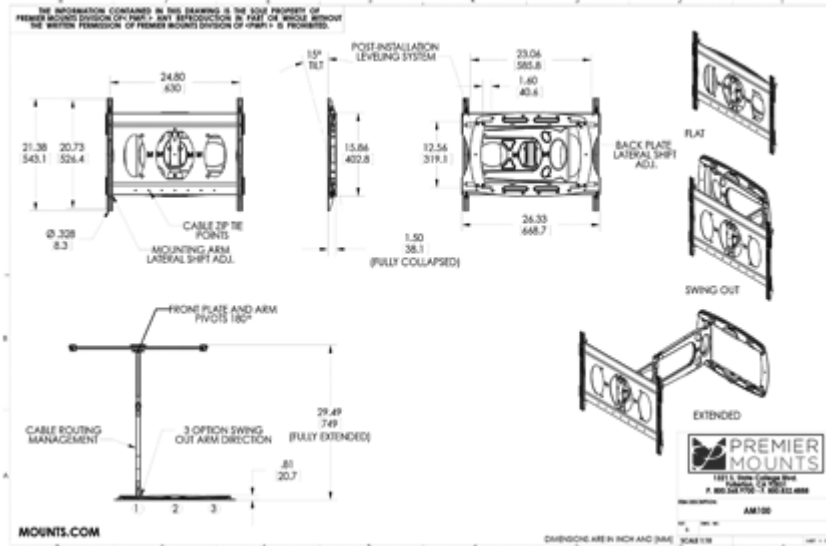

- 100 lb.
- +15.00°
- 1.50 in
- 100 x 100 min.
- 630 x 526 max.

DESCRIPTION

The AM100 is a slim mounting wall plate that provides three options for the swing arm placement, allowing the mount to swing out from the left, right or center, based on the installation requirements. The swing-out arm extends 30 in. from the wall and provides 15° of downward tilt to achieve the desired viewing angle from virtually anywhere in a room. The lightweight aluminum mount retracts smoothly and easily to a very thin 1.5 in. from the wall. To keep power and cables protected when pulling or pushing the display, cable management channels are built into the arm.

FEATURES

- Low profile, ultra thin swing-out flat-panel mount
- Collapses to just 1.5 in. deep
- 15 degrees of tilt
- Extends 30 in. from wall
- Universal mounting pattern up to 630 x 526 mm
- Designed for today's slimline flat-panels

AM100

Low-Profile Ultra-Slim Swingout Mount for Flat-Panels up to 100 lb./45.5 kg

DOWNLOAD FULL SIZE CAD FILES AND DIMENSIONAL DRAWINGS AT MOUNTS.COM

ACCESSORIES FOR AM100

INW-AM100 LIST 195.00
In-Wall Box for the AM100 Flat-Panel Mount

PSD-ACR36 LIST 15.00
36 inch Right-Angle Power Cord

GB-INWAVP LIST 84.00
In-wall A/V and Power GearBox™

MORE AT MOUNTS.COM

SIMILAR PRODUCTS

AM100 LIST 499.00
Low-Profile Ultra-Slim Swingout Mount for Flat-Panels up to 100 lb./45.5 kg