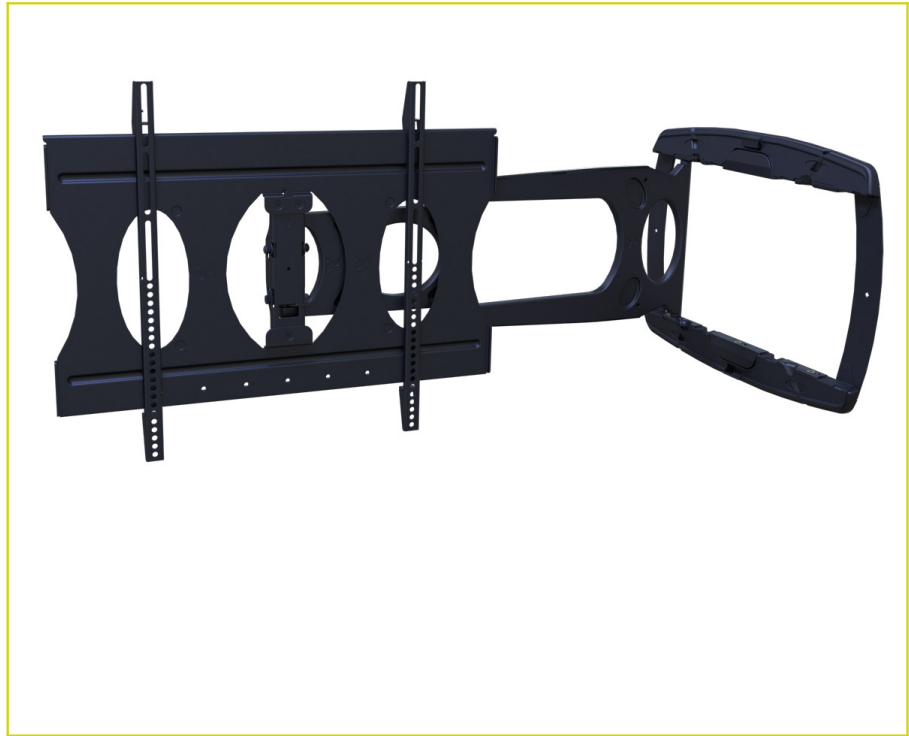

AM100

Low-Profile Ultra-Slim Swingout Mount for Flat-Panels up to 100 lb./45.5 kg

LIST \$499.00	Color: Black
Weight Capacity	100 lb. 45.4 kg
Depth	1.50 in. 38.1 mm
Mounting Pattern	100 x 100 (Min) - 630 x 526 (Max) mm
Tilt	+15.00°
Extension	+30.00 in. 762 mm
Swivel	180°

- 100 lb.
- +15.00°
- 1.50 in
- 100 x 100 min.
- 630 x 526 max.

DESCRIPTION

The AM100 is a slim mounting wall plate that provides three options for the swing arm placement, allowing the mount to swing out from the left, right or center, based on the installation requirements. The swing-out arm extends 30 in. from the wall and provides 15° of downward tilt to achieve the desired viewing angle from virtually anywhere in a room. The lightweight aluminum mount retracts smoothly and easily to a very thin 1.5 in. from the wall. To keep power and cables protected when pulling or pushing the display, cable management channels are built into the arm.

FEATURES

- Low profile, ultra thin swing-out flat-panel mount
- Collapses to just 1.5 in. deep
- 15 degrees of tilt
- Extends 30 in. from wall
- Universal mounting pattern up to 630 x 526 mm
- Designed for today's slimline flat-panels

AM100

Low-Profile Ultra-Slim Swingout Mount for Flat-Panels up to 100 lb./45.5 kg

DOWNLOAD FULL SIZE CAD FILES AND DIMENSIONAL DRAWINGS AT MOUNTS.COM

ACCESSORIES FOR AM100

INW-AM100 LIST 195.00
In-Wall Box for the AM100 Flat-Panel Mount