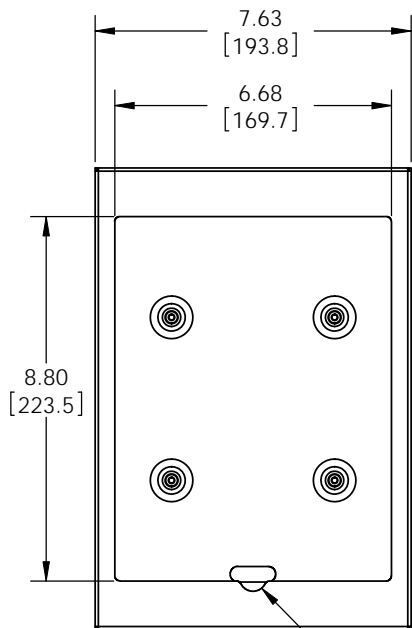

MOUNTS.COM

PREMIER MOUNTS®
CREATING POSITIVE CUSTOMER EXPERIENCES

3130 East Miraloma Avenue
Anaheim, CA 92806
P. 800.368.9700 - F. 800-832.4888

ITEM DESCRIPTION:		IPM-100	
SIZE	DWG. NO.		
B			
SCALE: 1:3		SHEET 1 OF 1	