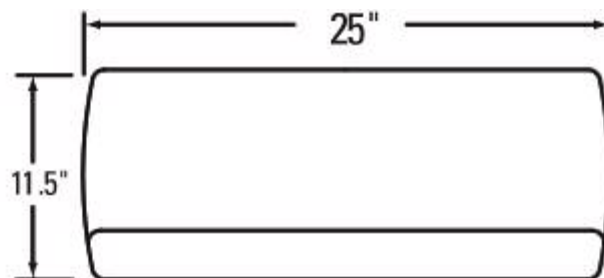

» For Right or Left Handed Users

Mouse area can be configured on the right or left of the platform.

» Split-Pads Provide Versatility

Split-Pad models have separate keyboard and mouse palm supports that can be removed.

» Custom Widths Available

Your custom width can be special ordered.

» Fits the Following Worksurfaces

·Straightaways

- List Price:** \$109 (Classic/LeatheRite")
\$118 (Classic/LeatheRite" w/ JelRite")
\$145 (Ultra-Thin/LeatheRite")
\$153 (Ultra-Thin/LeatheRite" w/ JelRite")