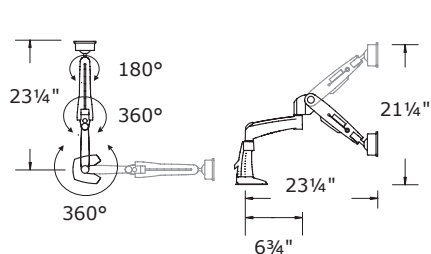

SwingArm

Flat Panel Monitor Arm Supports

Get a clear line of sight from any angle

With a 360° rotation, monitor can be changed quickly from landscape to portrait orientation. For customized control, including touch screen use, tension is adjustable at all pivot points. All SwingArm products support monitors up to 25 lbs. For security, monitors attach with 4 screws.

Specifications	SwingArm	SwingArm-Extended	SwingArm-Dual
Reach	23¼"	30¼"	23¼" (two arms)
Tilt Range	145° tilt range (+/- 72.5°)	145° tilt range (+/- 72.5°)	145° tilt range (+/- 72.5°)
Height Range	21¼"	21¼"	21¼" + 7½" on pole
Pivot at Base	360°	360°	360°
Pivot at Monitor Mount	180°	180°	180°
Stored Depth	4"	4"	4"
75mm / 100mm VESA Mount	X	X	X
Accessories	Wall Mount Bracket, Slatwall Adapter	none	C-Clamp, Grommet Base Kit

	Mounting	Color	Model #	Weight
	C-Clamp, Grommet mount	silver	SA1000-S	12
		graphite	SA1000-B	12
	Wall mount	silver	SA1000-WM-S	11
		graphite	SA1000-WM-B	11
	Slatwall bracket mount	silver	SA1000-SW-S	11
		graphite	SA1000-SW-B	11

	C-Clamp, Grommet mount	silver	SA1000-DB-S	13
		graphite	SA1000-DB-B	13

	C-Clamp mount	silver	SA2000-C-S	18
		graphite	SA2000-C-B	18
	Grommet mount	silver	SA2000-G-S	17
		graphite	SA2000-G-B	17

Horizontal and Vertical Reach

Monitor Tilt and Rotation

SwingArm-Dual