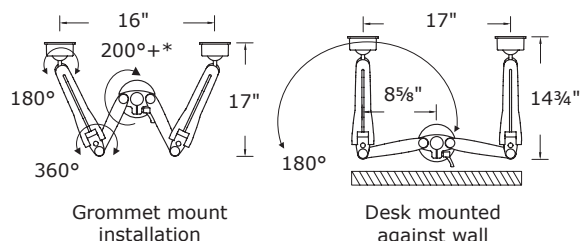

(* pivot rotates 360°, typical range 200°)

The following are federally registered trademarks of WorkRite Ergonomics: Stylized I®, and WorkRite Ergonomics®. The following are trademarks of WorkRite Ergonomics: Quick Ship Logo™, SwingArm™.