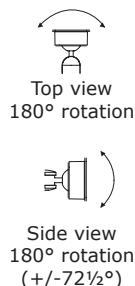

Monitor Tilt and Rotation