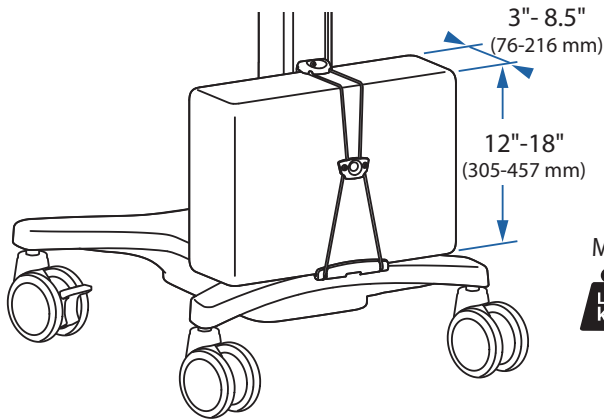

#### CPU Holder

Maximum Weight Capacity

<30 lbs. (13.6 kg)

© 2009 Ergotron, Inc. rev. 03/19/2009 DIM-073 Content is subject to change without notification