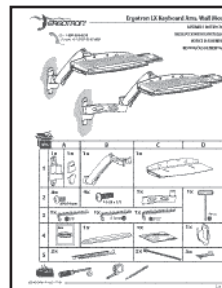

Ergotron LX Keyboard Arm
Installation Manual

888-45-047M
EN - English
ES - Español
FR - Français
PT - Português