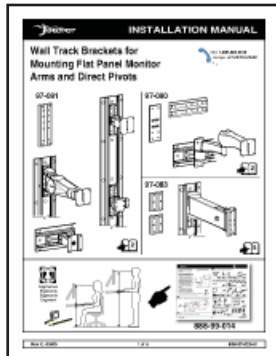

# LX Wall Mount System

Click manuals below to open.

Wall Mounted Track

**888-31-001**  
EN - English

Wall Track Brackets for Mounting Flat Panel Monitor Arms and Direct Pivots

**888-97-020**

Wall Track Cable Management

**888-70-011**

CPU Holder

**888-80-011**

Cable Management Channel

**888-70-010**

Ergotron LX LCD Arm  
Installation Manual

**888-45-041M**  
EN - English  
ES - Español  
FR - Français  
PT - Português

Set-up & Go Guide