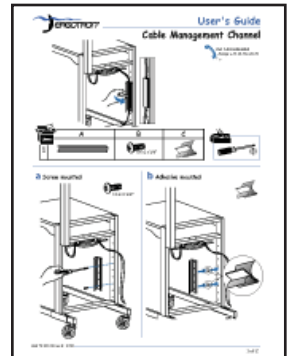

# LX Wall Mount System

Click manuals below to open.

Wall Mounted Track

**888-31-001**  
EN - English

Wall Track Brackets for Mounting Flat Panel Monitor Arms and Direct Pivots

**888-97-020**

Wall Track Cable Management

**888-70-011**

CPU Holder

**888-80-011**

Cable Management Channel

**888-70-010**

Ergotron LX LCD Arm  
Installation Manual

**888-45-041M**  
EN - English  
ES - Español  
FR - Français  
PT - Português

Set-up & Go Guide