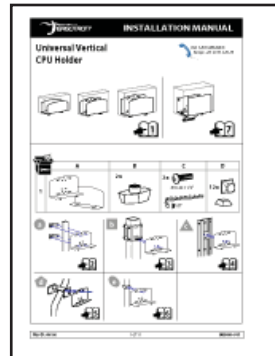

# LX Wall Mount System

Click manuals below to open.

Wall Mounted Track

**888-31-001**  
EN - English

Wall Track Brackets for Mounting Flat Panel Monitor Arms and Direct Pivots

**888-97-020**

Wall Track Cable Management

**888-70-011**

CPU Holder

**888-80-011**

Cable Management Channel

**888-70-010**

Ergotron LX LCD Arm  
Installation Manual

**888-45-041M**  
EN - English  
ES - Español  
FR - Français  
PT - Português

Set-up & Go Guide