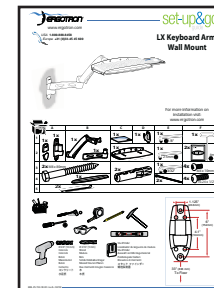

Ergotron LX Keyboard Arm
Installation Manual

Set-up & Go Guide

888-45-154-W
EN - English
ES - Español
FR - Français
DE - Deutsch
NL - Nederlands
IT - Italiano
JP - 日本語
CM - 中文
KO -