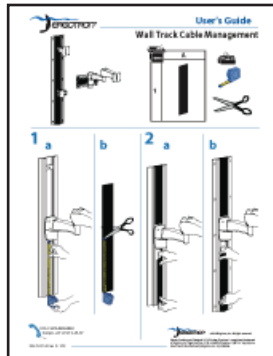

# LX Wall Mount System

Click manuals below to open.

Wall Mounted Track

**888-31-001**  
EN - English

Wall Track Brackets for Mounting Flat Panel Monitor Arms and Direct Pivots

**888-97-020**

Wall Track Cable Management

**888-70-011**

CPU Holder

**888-80-011**

Cable Management Channel

**888-70-010**

Ergotron LX LCD Arm  
Installation Manual

**888-45-041M**  
EN - English  
ES - Español  
FR - Français  
PT - Português

Set-up & Go Guide