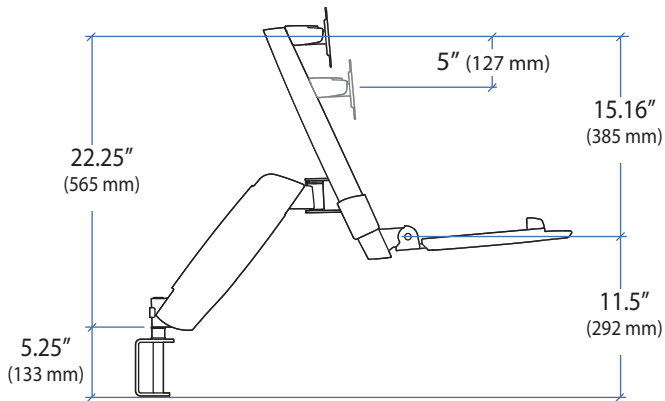

HD Combo Arm

Top View

Wall Mount Bracket

Mouse/Scanner Holder

Top View

© 2010 Ergotron, Inc. rev. 05/12/2010 DIM-HD Combo Content is subject to change without notification

Americas Sales and Corporate Headquarters

Worldwide OEM Sales

www.ergotron.com
info.oem@ergotron.com

HD Combo Arm

Range of Motion

Maximum Weight Capacity

© 2010 Ergotron, Inc. rev. 05/12/2010 DIM-HD Combo Content is subject to change without notification