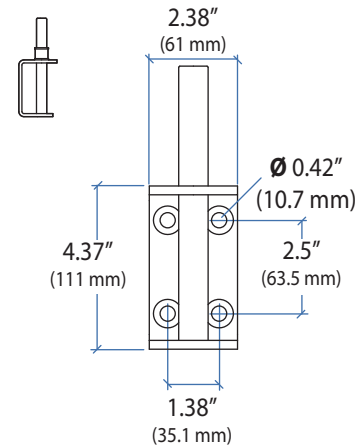

HD Combo Arm

Top View

Wall Mount Bracket

Mouse/Scanner Holder

Top View

© 2010 Ergotron, Inc. rev. 05/12/2010 DIM-HD Combo Content is subject to change without notification

Americas Sales and Corporate Headquarters