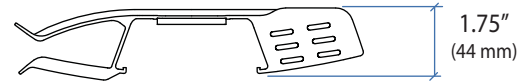

HD Combo Arm

Top View

Wall Mount Bracket

Mouse/Scanner Holder

Top View

© 2010 Ergotron, Inc. rev. 05/12/2010 DIM-HD Combo Content is subject to change without notification

Americas Sales and Corporate Headquarters