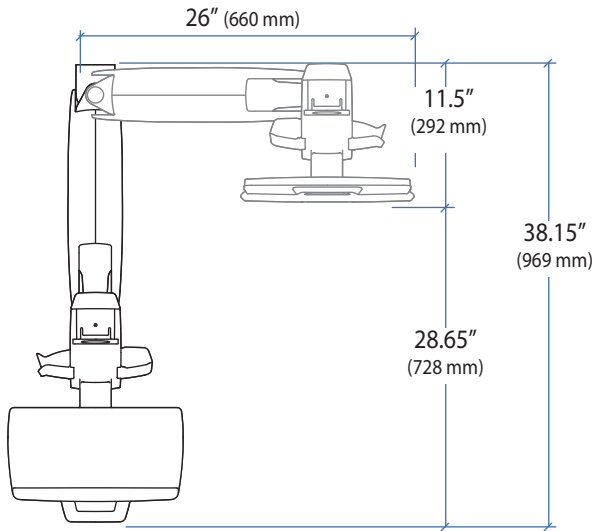

HD Combo Arm

Top View

Wall Mount Bracket

Mouse/Scanner Holder

Top View

© 2010 Ergotron, Inc. rev. 05/12/2010 DIM-HD Combo Content is subject to change without notification

Americas Sales and Corporate Headquarters

Worldwide OEM Sales

www.ergotron.com
info.oem@ergotron.com

HD Combo Arm

Range of Motion

Maximum Weight Capacity

© 2010 Ergotron, Inc. rev. 05/12/2010 DIM-HD Combo Content is subject to change without notification