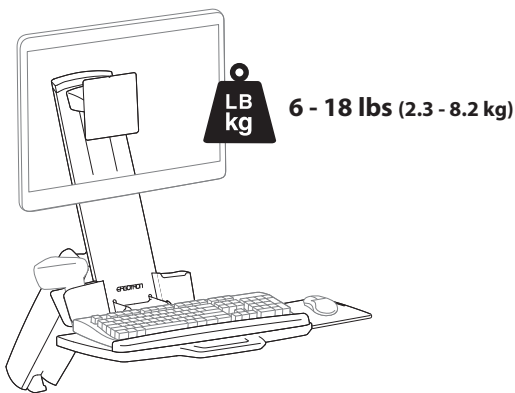

Worldwide OEM Sales

www.ergotron.com
info.oem@ergotron.com

HD Combo Arm

Range of Motion

Maximum Weight Capacity

© 2010 Ergotron, Inc. rev. 05/12/2010 DIM-HD Combo Content is subject to change without notification