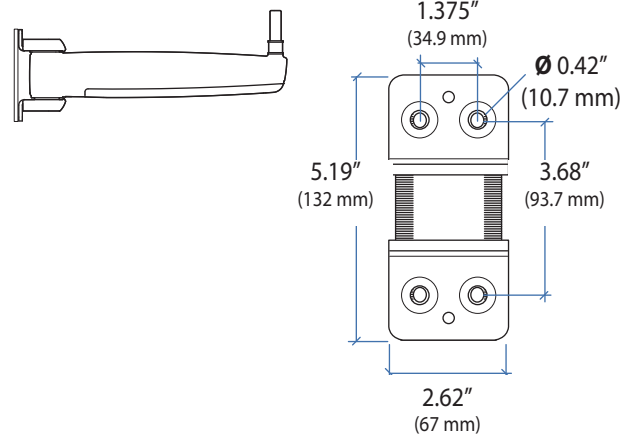

APAC Sale

Tokyo, Japan
 www.ergotron.com
 apaccustomerservice@ergotron.com

Worldwide OEM Sales

www.ergotron.com
 info.oem@ergotron.com

HD Extender Arm

Range of Motion

Wall Mount Bracket

© 2010 Ergotron, Inc. rev. 05/12/2010 DIM-HD Combo Content is subject to change without notification