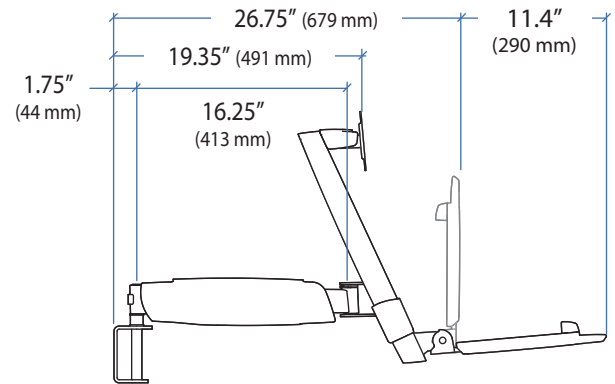

HD Combo Arm

Top View

Wall Mount Bracket

Mouse/Scanner Holder

Top View

© 2010 Ergotron, Inc. rev. 05/12/2010 DIM-HD Combo Content is subject to change without notification

Americas Sales and Corporate Headquarters