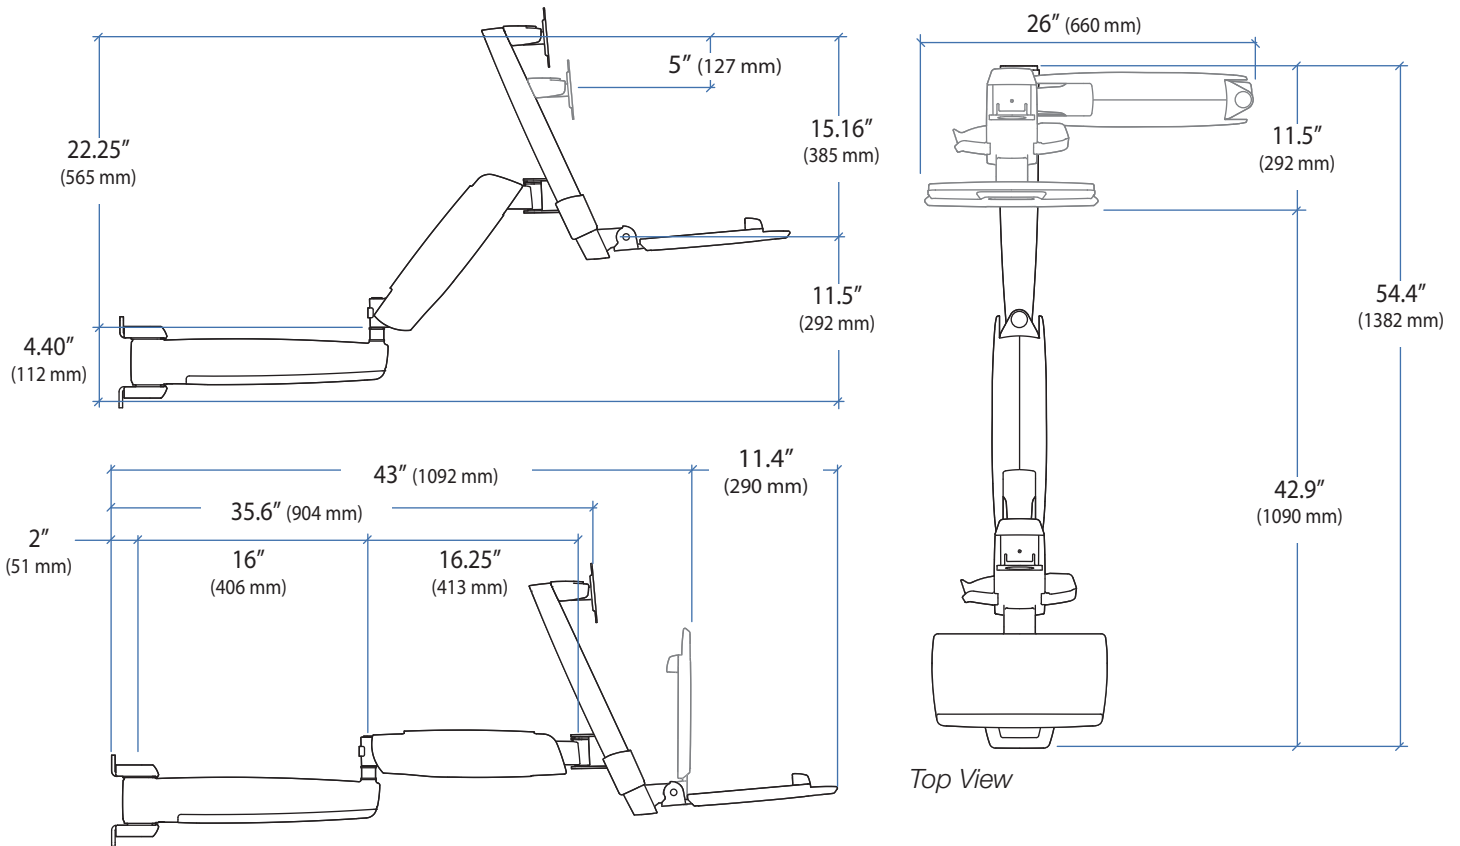

APAC Sale

Tokyo, Japan
 www.ergotron.com
 apaccustomerservice@ergotron.com

Worldwide OEM Sales

www.ergotron.com
 info.oem@ergotron.com

HD Extender Arm

Range of Motion

Wall Mount Bracket

© 2010 Ergotron, Inc. rev. 05/12/2010 DIM-HD Combo Content is subject to change without notification