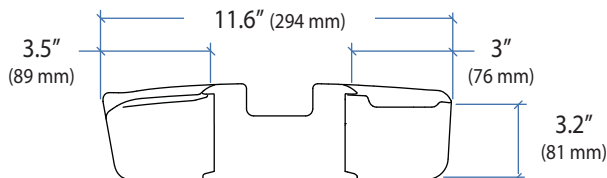

HD Combo Arm

Top View

Wall Mount Bracket

Mouse/Scanner Holder

Top View

© 2010 Ergotron, Inc. rev. 05/12/2010 DIM-HD Combo Content is subject to change without notification

Americas Sales and Corporate Headquarters