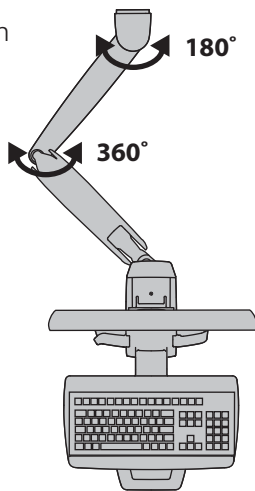

APAC Sale

Tokyo, Japan
 www.ergotron.com
 apaccustomerservice@ergotron.com

Worldwide OEM Sales

www.ergotron.com
 info.oem@ergotron.com

HD Extender Arm

Range of Motion

Wall Mount Bracket

© 2010 Ergotron, Inc. rev. 05/12/2010 DIM-HD Combo Content is subject to change without notification