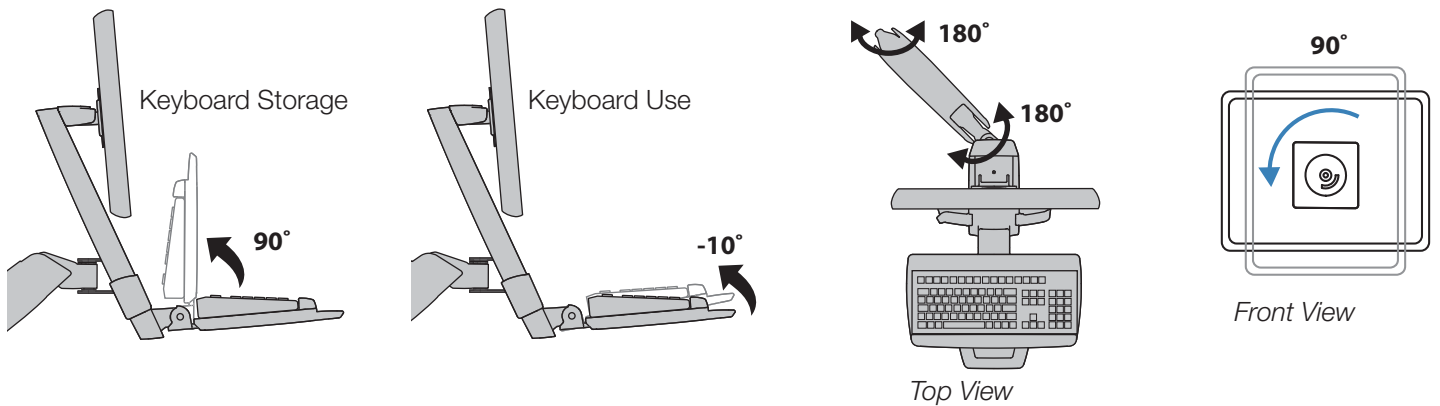

Worldwide OEM Sales

www.ergotron.com
info.oem@ergotron.com

HD Combo Arm

Range of Motion

Maximum Weight Capacity

© 2010 Ergotron, Inc. rev. 05/12/2010 DIM-HD Combo Content is subject to change without notification