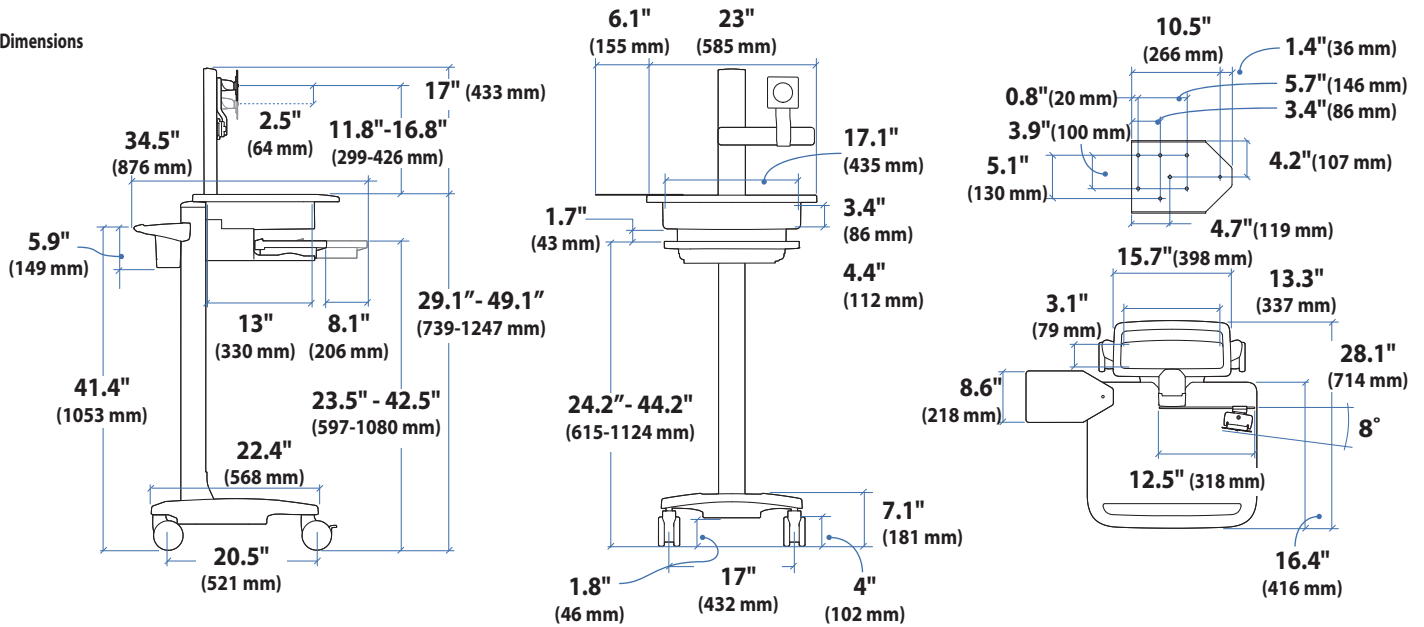

TeachWell® LCD

Dimensions

Range of Motion

Weight Capacity

© 2010 Ergotron, Inc. rev. 04/22/2010 DIM-TeachWell Content is subject to change without notification

Americas Sales and Corporate Headquarters

St. Paul, MN USA
 (800) 888-8458
 +1-651-681-7600
 www.ergotron.com
 sales@ergotron.com