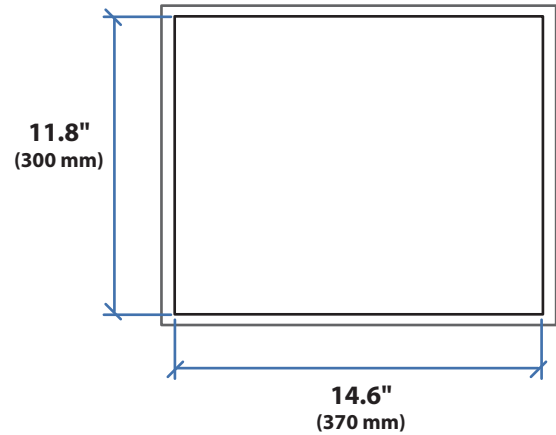

TeachWell® LCD

Dimensions

Range of Motion

Weight Capacity

© 2010 Ergotron, Inc. rev. 04/22/2010 DIM-TeachWell Content is subject to change without notification

Americas Sales and Corporate Headquarters

St. Paul, MN USA
 (800) 888-8458
 +1-651-681-7600
 www.ergotron.com
 sales@ergotron.com

TeachWell® Drawer

Dimensions

Weight Capacity

© 2010 Ergotron, Inc. rev. 04/22/2010 DIM-TeachWell Content is subject to change without notification

Americas Sales and Corporate Headquarters

St. Paul, MN USA
(800) 888-8458
+1-651-681-7600
www.ergotron.com
sales@ergotron.com