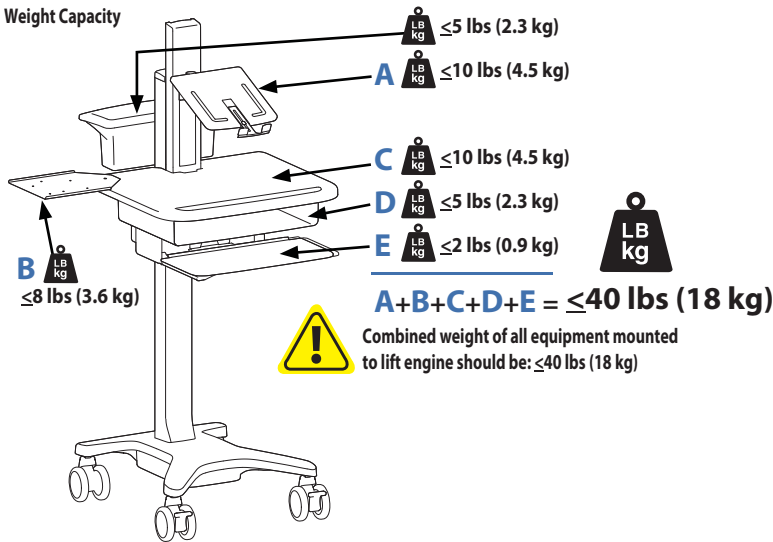

TeachWell® Laptop

Dimensions

Range of Motion

Weight Capacity

© 2010 Ergotron, Inc. rev. 04/22/2010 DIM-TeachWell Content is subject to change without notification

Americas Sales and Corporate Headquarters

St. Paul, MN USA
 (800) 888-8458
 +1-651-681-7600
 www.ergotron.com
 sales@ergotron.com

TeachWell® LCD

Dimensions

Range of Motion

Weight Capacity

© 2010 Ergotron, Inc. rev. 04/22/2010 DIM-TeachWell Content is subject to change without notification

Americas Sales and Corporate Headquarters

St. Paul, MN USA
 (800) 888-8458
 +1-651-681-7600
 www.ergotron.com
 sales@ergotron.com