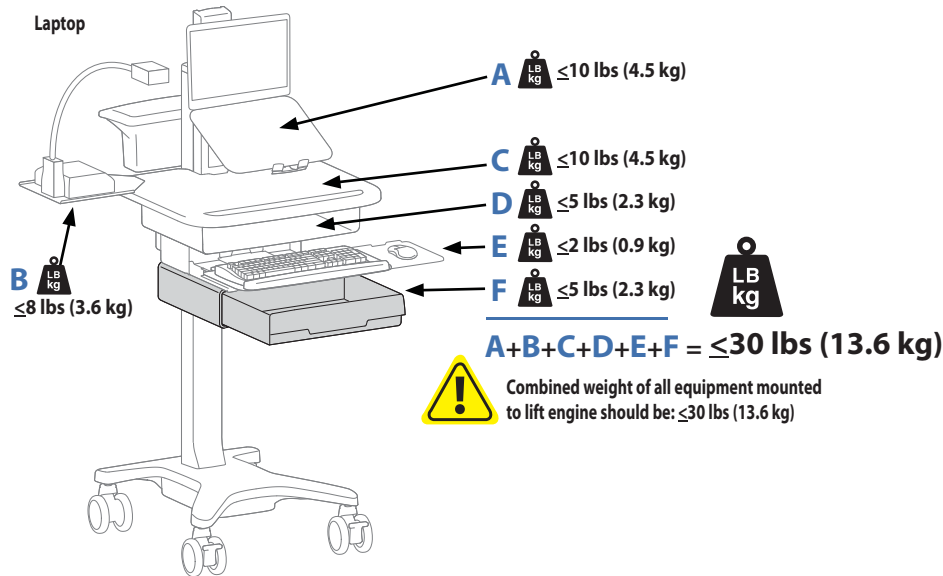

TeachWell® LCD

Dimensions

Range of Motion

Weight Capacity

© 2010 Ergotron, Inc. rev. 04/22/2010 DIM-TeachWell Content is subject to change without notification

Americas Sales and Corporate Headquarters

St. Paul, MN USA
 (800) 888-8458
 +1-651-681-7600
 www.ergotron.com
 sales@ergotron.com

TeachWell® Drawer

Dimensions

Weight Capacity

© 2010 Ergotron, Inc. rev. 04/22/2010 DIM-TeachWell Content is subject to change without notification

Americas Sales and Corporate Headquarters

St. Paul, MN USA
(800) 888-8458
+1-651-681-7600
www.ergotron.com
sales@ergotron.com