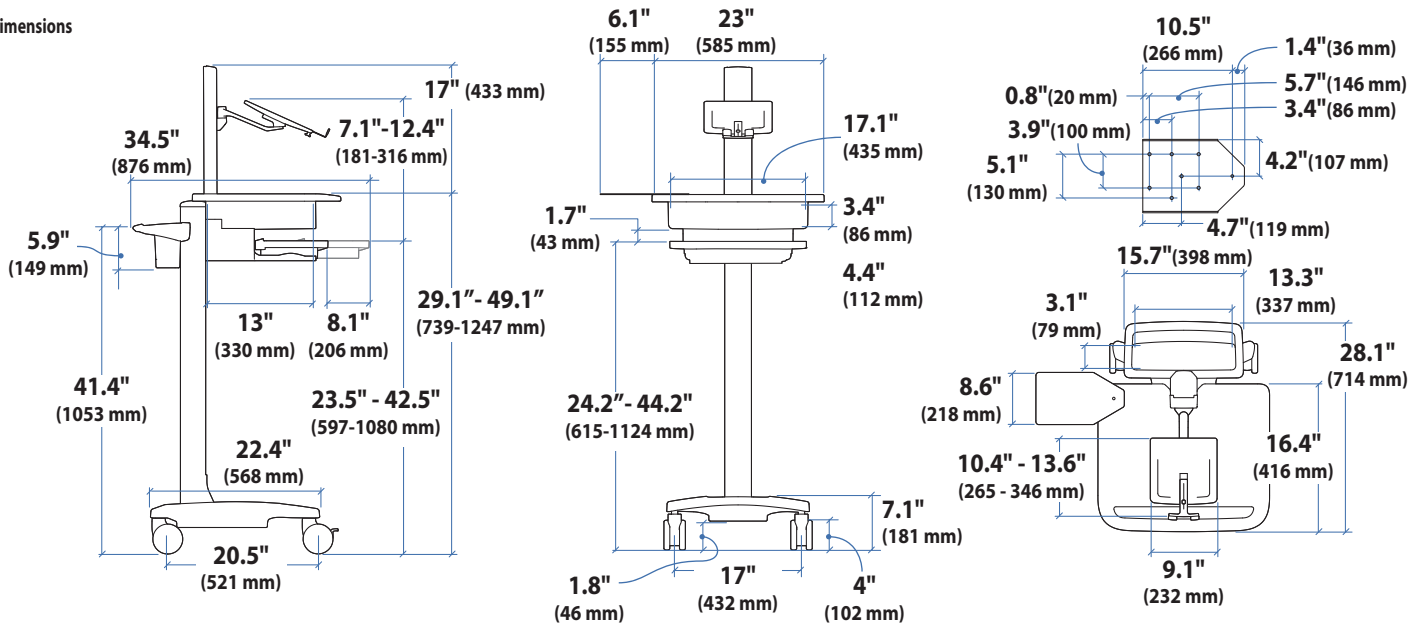

TeachWell® Laptop

Dimensions

Range of Motion

Weight Capacity

© 2010 Ergotron, Inc. rev. 04/22/2010 DIM-TeachWell Content is subject to change without notification

Americas Sales and Corporate Headquarters

St. Paul, MN USA
 (800) 888-8458
 +1-651-681-7600
 www.ergotron.com
 sales@ergotron.com

TeachWell® LCD

Dimensions

Range of Motion

Weight Capacity

© 2010 Ergotron, Inc. rev. 04/22/2010 DIM-TeachWell Content is subject to change without notification

Americas Sales and Corporate Headquarters

St. Paul, MN USA
 (800) 888-8458
 +1-651-681-7600
 www.ergotron.com
 sales@ergotron.com