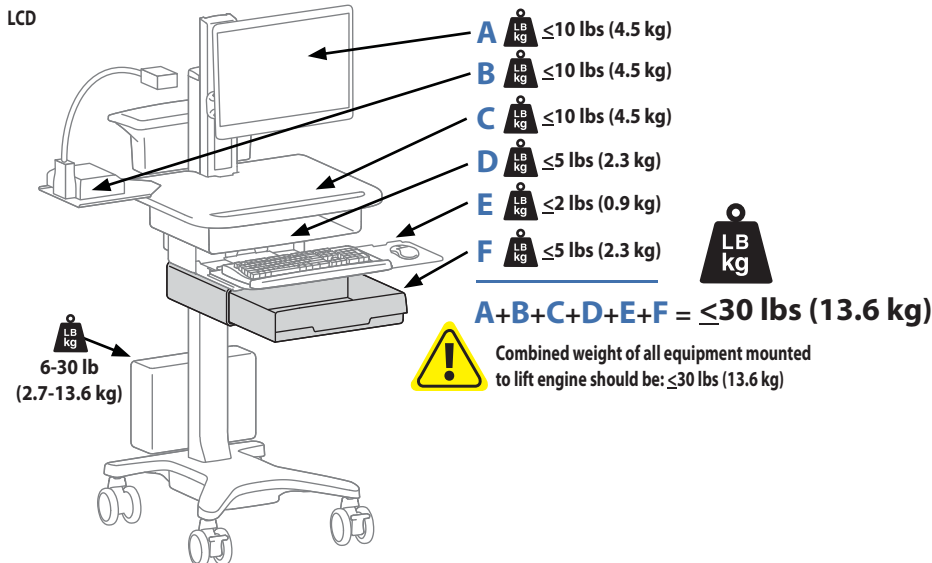

TeachWell® LCD

Dimensions

Range of Motion

Weight Capacity

© 2010 Ergotron, Inc. rev. 04/22/2010 DIM-TeachWell Content is subject to change without notification

Americas Sales and Corporate Headquarters

St. Paul, MN USA
 (800) 888-8458
 +1-651-681-7600
 www.ergotron.com
 sales@ergotron.com

TeachWell® Drawer

Dimensions

Weight Capacity

© 2010 Ergotron, Inc. rev. 04/22/2010 DIM-TeachWell Content is subject to change without notification

Americas Sales and Corporate Headquarters

St. Paul, MN USA
(800) 888-8458
+1-651-681-7600
www.ergotron.com
sales@ergotron.com