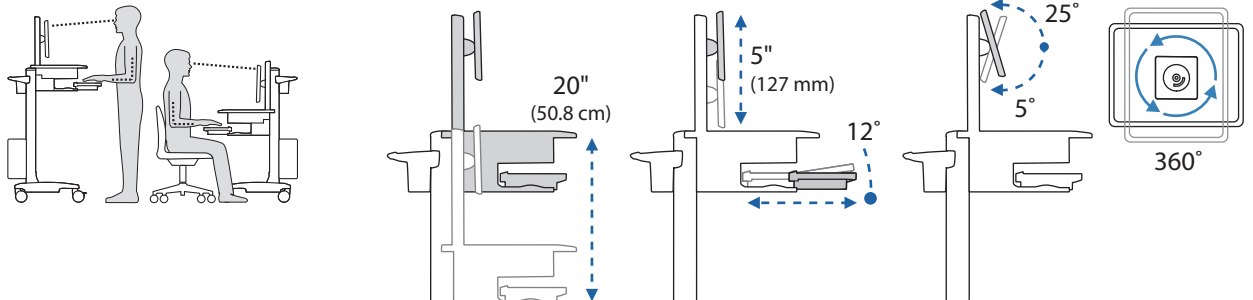

TeachWell® LCD

Dimensions

Range of Motion

Weight Capacity

© 2010 Ergotron, Inc. rev. 04/22/2010 DIM-TeachWell Content is subject to change without notification

Americas Sales and Corporate Headquarters

St. Paul, MN USA
 (800) 888-8458
 +1-651-681-7600
 www.ergotron.com
 sales@ergotron.com