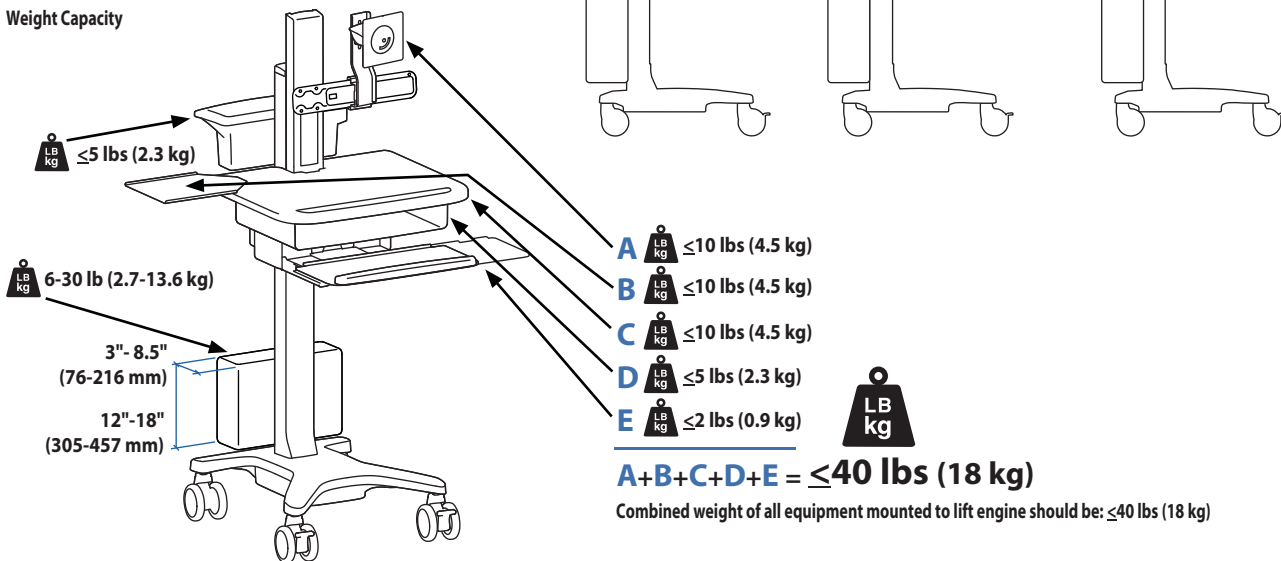

TeachWell® LCD

Dimensions

Range of Motion

Weight Capacity

© 2010 Ergotron, Inc. rev. 04/22/2010 DIM-TeachWell Content is subject to change without notification

Americas Sales and Corporate Headquarters

St. Paul, MN USA
 (800) 888-8458
 +1-651-681-7600
 www.ergotron.com
 sales@ergotron.com