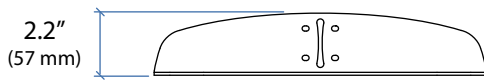

SV32 Utility Shelf

Top View

Front View

Side View

Bracket Dimensions

© 2008 Ergotron, Inc. rev. 09/10/2008 DIM-SV-USshelf Content is subject to change without notification

Americas Sales and Corporate Headquarters