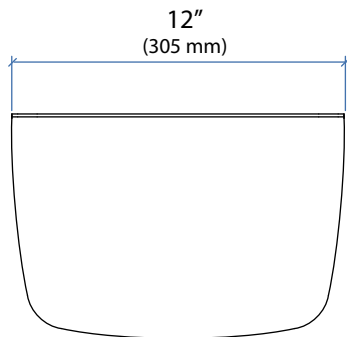

SV32 Utility Shelf

Top View

Front View

Side View

Bracket Dimensions

© 2008 Ergotron, Inc. rev. 09/10/2008 DIM-SV-USshelf Content is subject to change without notification

Americas Sales and Corporate Headquarters