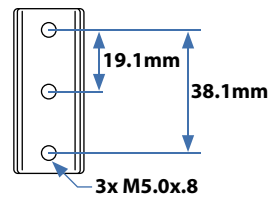

SV32 Utility Shelf

Top View

Front View

Side View

Bracket Dimensions

© 2008 Ergotron, Inc. rev. 09/10/2008 DIM-SV-USshelf Content is subject to change without notification

Americas Sales and Corporate Headquarters