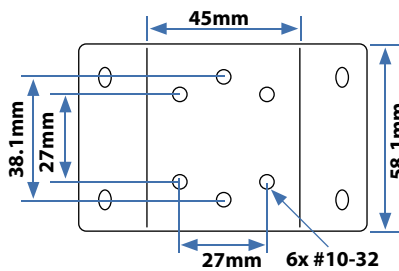

SV32 Utility Shelf

Top View

Front View

Side View

Bracket Dimensions

© 2008 Ergotron, Inc. rev. 09/10/2008 DIM-SV-USshelf Content is subject to change without notification

Americas Sales and Corporate Headquarters