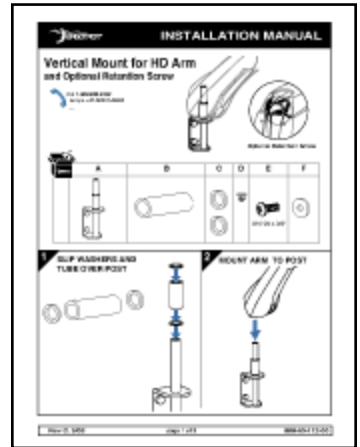

# HD Combo Arm with CPU Holder

Click manuals below to open.

Wall Mounted Track

888-31-001

Wall Track Brackets

888-60-001

Wall Track Cable Management

888-70-011

Vertical Mount for HD Arm

888-60-112

HD Combo Arm

888-45-010

CPU Holder

888-80-011

Cable Management Channel

888-70-010