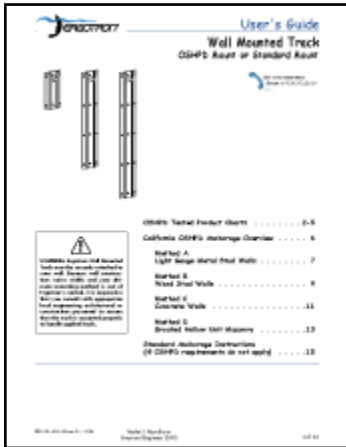

# HD Combo Arm with CPU Holder

Click manuals below to open.

Wall Mounted Track

888-31-001

Wall Track Brackets

888-60-001

Wall Track Cable Management

888-70-011

Vertical Mount for HD Arm

888-60-112

HD Combo Arm

888-45-010

CPU Holder

888-80-011

Cable Management Channel

888-70-010