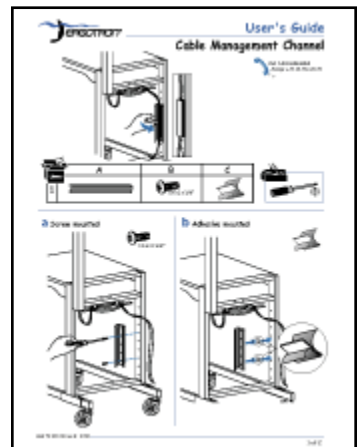

Vertical Mount for HD Arm

888-60-112

HD Combo Arm

888-45-010

CPU Holder

888-80-011

Cable Management Channel

888-70-010