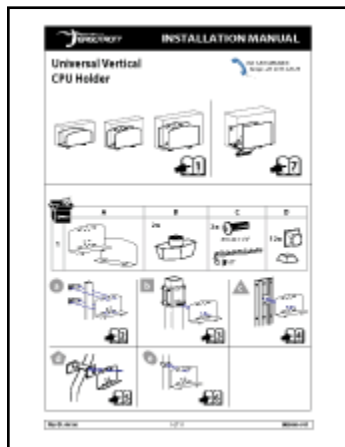

Vertical Mount for HD Arm

888-60-112

HD Combo Arm

888-45-010

CPU Holder

888-80-011

Cable Management Channel

888-70-010