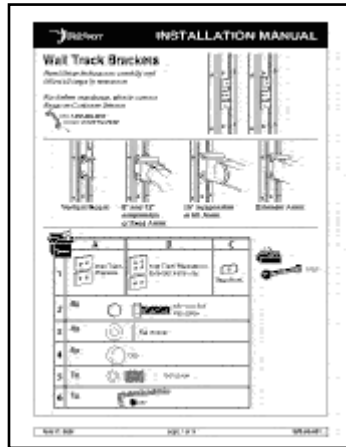

# HD Combo Arm with CPU Holder

Click manuals below to open.

Wall Mounted Track

888-31-001

Wall Track Brackets

888-60-001

Wall Track Cable Management

888-70-011