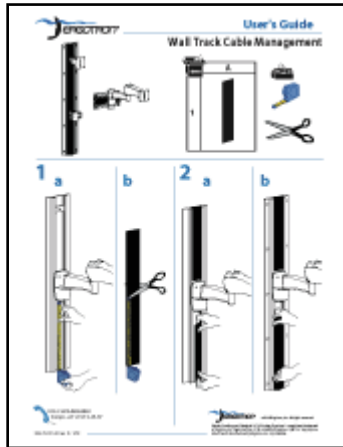

# HD Combo Arm with CPU Holder

Click manuals below to open.

Wall Mounted Track

888-31-001

Wall Track Brackets

888-60-001

Wall Track Cable Management

888-70-011

Vertical Mount for HD Arm

888-60-112

HD Combo Arm

888-45-010

CPU Holder

888-80-011

Cable Management Channel

888-70-010