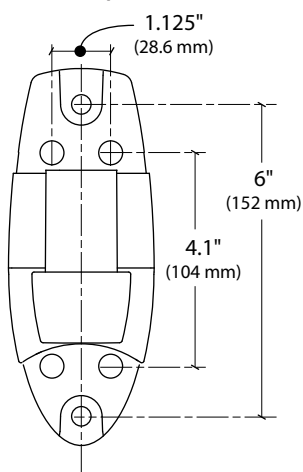

HD Wall Mount

Wall Mounting Hole pattern

Range of Motion