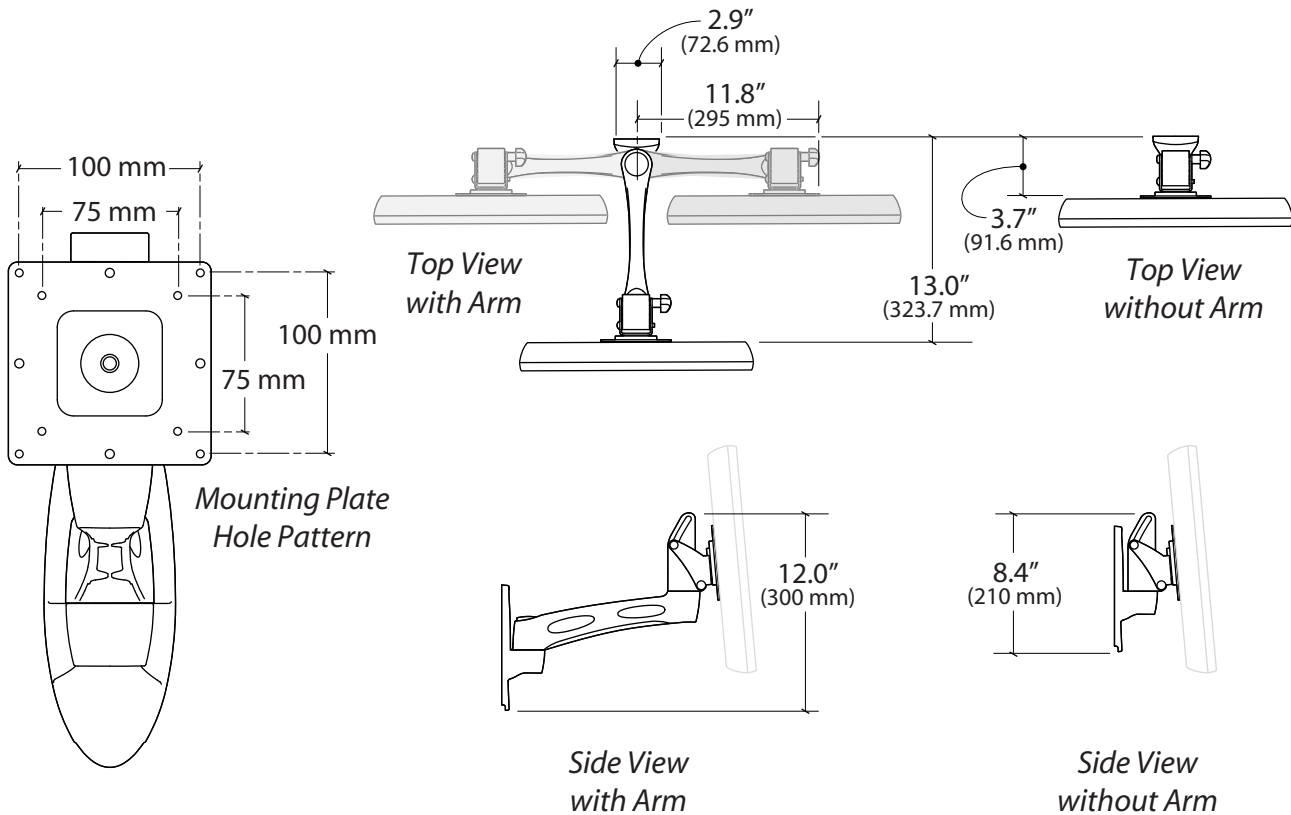

HD Wall Mount

Wall Mounting Hole pattern

Range of Motion