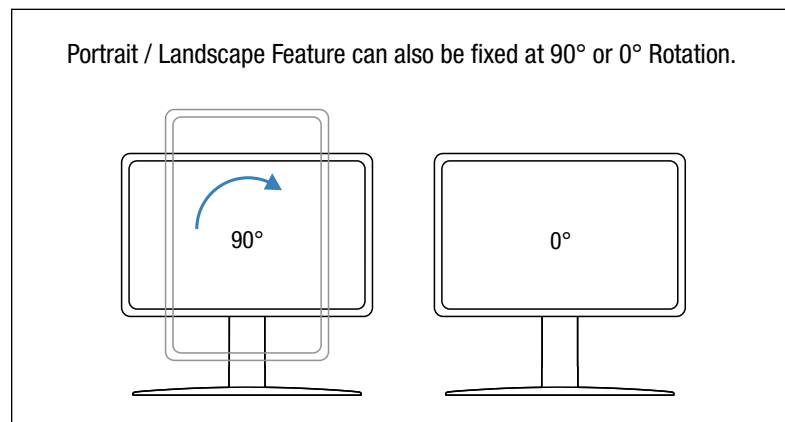

Ergotron® Neo-Flex™

Dimensional &
Range of Motion
Illustrations

Neo-Flex Widescreen Lift Stand: 33-329-057

Front View

Side View

Top View

Front View

Side View

Top View

For 90° rotation, bezel size must not exceed 35" (889 mm).

Front View

© 2008 Ergotron, Inc. rev. 5/6/2008 DIM-074-C Content is subject to change without notification

Americas Sales and Corporate Headquarters

Worldwide OEM Sales

www.ergotron.com
info.oem@ergotron.com

Notes:

- Maximum Weight 36 lbs (16.3 kg).
- For 90° rotation at 0° tilt bezel size must not exceed 27" (685 mm)