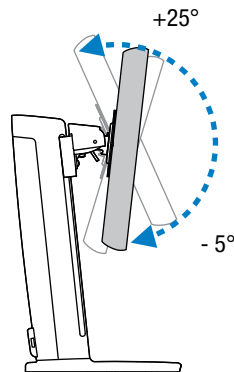

Ergotron® Neo-Flex™

Dimensional &
Range of Motion
Illustrations

Neo-Flex Widescreen Lift Stand: 33-329-057

Front View

Side View

Top View

Front View

Side View

Top View

For 90° rotation, bezel size must not exceed 35" (889 mm).

Front View

© 2008 Ergotron, Inc. rev. 5/6/2008 DIM-074-C Content is subject to change without notification

Americas Sales and Corporate Headquarters

Worldwide OEM Sales

www.ergotron.com
info.oem@ergotron.com

Notes:

- Maximum Weight 36 lbs (16.3 kg).
- For 90° rotation at 0° tilt bezel size must not exceed 27" (685 mm)