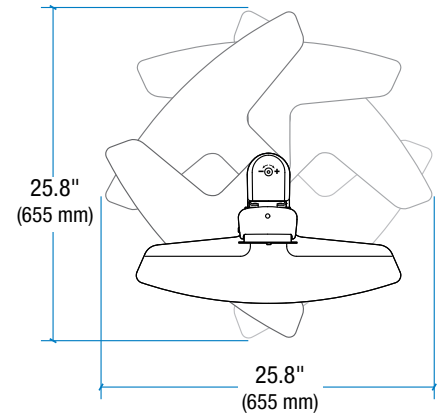

Ergotron® Neo-Flex™

Dimensional &
Range of Motion
Illustrations

Neo-Flex Widescreen Lift Stand: 33-329-057

Front View

Side View

Top View

Front View

Side View

Top View

For 90° rotation, bezel size must not exceed 35" (889 mm).

Front View

© 2008 Ergotron, Inc. rev. 5/6/2008 DIM-074-C Content is subject to change without notification

Americas Sales and Corporate Headquarters

Worldwide OEM Sales

www.ergotron.com
info.oem@ergotron.com

Notes:

- Maximum Weight 36 lbs (16.3 kg).
- For 90° rotation at 0° tilt bezel size must not exceed 27" (685 mm)