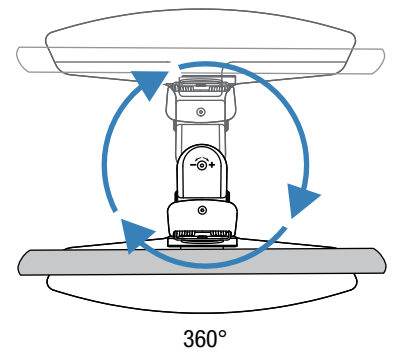

Ergotron® Neo-Flex™

Dimensional &
Range of Motion
Illustrations

Neo-Flex Widescreen Lift Stand: 33-329-057

Front View

Side View

Top View

Front View

Side View

Top View

For 90° rotation, bezel size must not exceed 35" (889 mm).

Front View

© 2008 Ergotron, Inc. rev. 5/6/2008 DIM-074-C Content is subject to change without notification

Americas Sales and Corporate Headquarters

Worldwide OEM Sales

www.ergotron.com
info.oem@ergotron.com

Notes:

- Maximum Weight 36 lbs (16.3 kg).
- For 90° rotation at 0° tilt bezel size must not exceed 27" (685 mm)