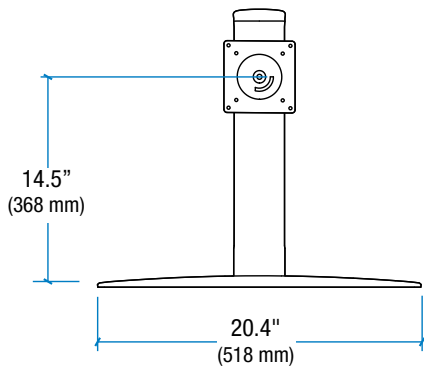

Ergotron® Neo-Flex™

Dimensional &
Range of Motion
Illustrations

Neo-Flex Widescreen Lift Stand: 33-329-057

Front View

Side View

Top View

Front View

Side View

Top View

For 90° rotation, bezel size must not exceed 35" (889 mm).

Front View

© 2008 Ergotron, Inc. rev. 5/6/2008 DIM-074-C Content is subject to change without notification

Americas Sales and Corporate Headquarters

Worldwide OEM Sales

www.ergotron.com
info.oem@ergotron.com

Notes:

- Maximum Weight 36 lbs (16.3 kg).
- For 90° rotation at 0° tilt bezel size must not exceed 27" (685 mm)