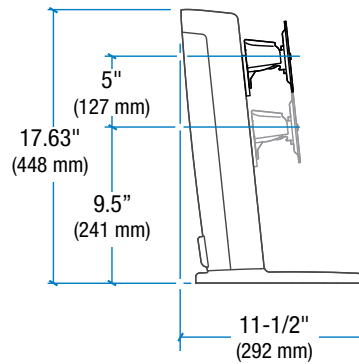

Ergotron® Neo-Flex™

Dimensional &
Range of Motion
Illustrations

Neo-Flex Widescreen Lift Stand: 33-329-057

Front View

Side View

Top View

Front View

Side View

Top View

For 90° rotation, bezel size must not exceed 35" (889 mm).

Front View

© 2008 Ergotron, Inc. rev. 5/6/2008 DIM-074-C Content is subject to change without notification

Americas Sales and Corporate Headquarters

Worldwide OEM Sales

www.ergotron.com
info.oem@ergotron.com

Notes:

- Maximum Weight 36 lbs (16.3 kg).
- For 90° rotation at 0° tilt bezel size must not exceed 27" (685 mm)