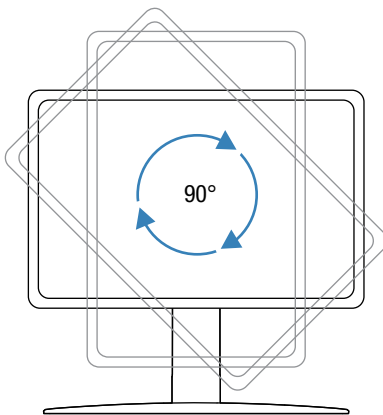

Ergotron® Neo-Flex™

Dimensional &
Range of Motion
Illustrations

Neo-Flex Widescreen Lift Stand: 33-329-057

Front View

Side View

Top View

Front View

Side View

Top View

For 90° rotation, bezel size must not exceed 35" (889 mm).

Front View

© 2008 Ergotron, Inc. rev. 5/6/2008 DIM-074-C Content is subject to change without notification

Americas Sales and Corporate Headquarters

Worldwide OEM Sales

www.ergotron.com
info.oem@ergotron.com

Notes:

- Maximum Weight 36 lbs (16.3 kg).
- For 90° rotation at 0° tilt bezel size must not exceed 27" (685 mm)