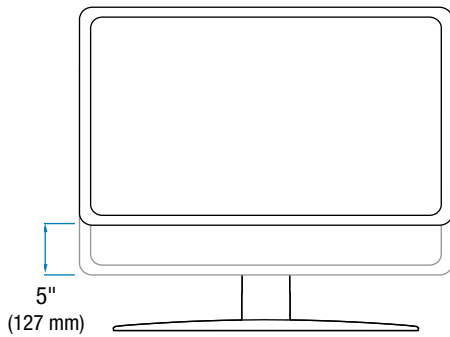

Ergotron® Neo-Flex™

Dimensional &
Range of Motion
Illustrations

Neo-Flex Widescreen Lift Stand: 33-329-057

Front View

Side View

Top View

Front View

Side View

Top View

For 90° rotation, bezel size must not exceed 35" (889 mm).

Front View

© 2008 Ergotron, Inc. rev. 5/6/2008 DIM-074-C Content is subject to change without notification

Americas Sales and Corporate Headquarters

Worldwide OEM Sales

www.ergotron.com
info.oem@ergotron.com

Notes:

- Maximum Weight 36 lbs (16.3 kg).
- For 90° rotation at 0° tilt bezel size must not exceed 27" (685 mm)