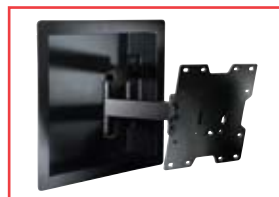

WARRANTY

Limited 5-year

IM740P